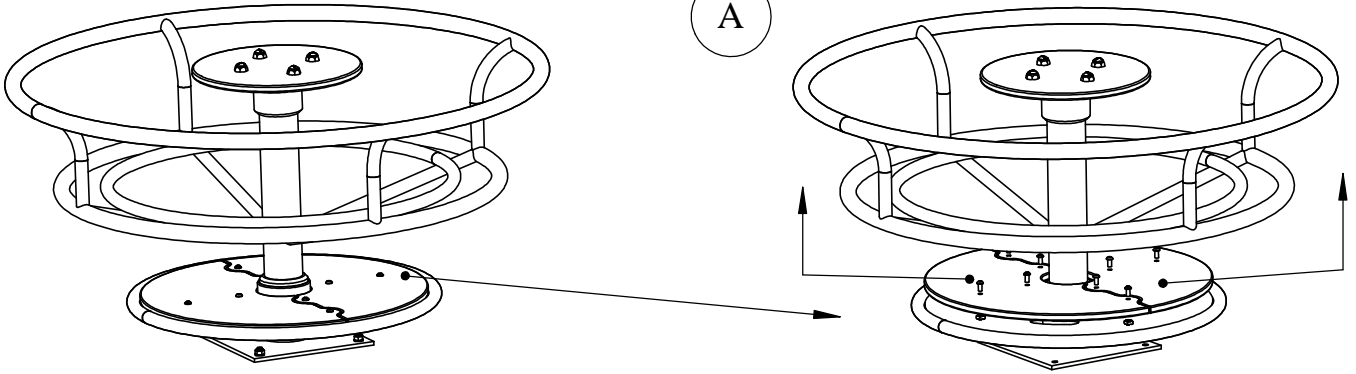

3

A

B

C

4x M14

4x M14

C

DETAIL C
SCALE 1:7