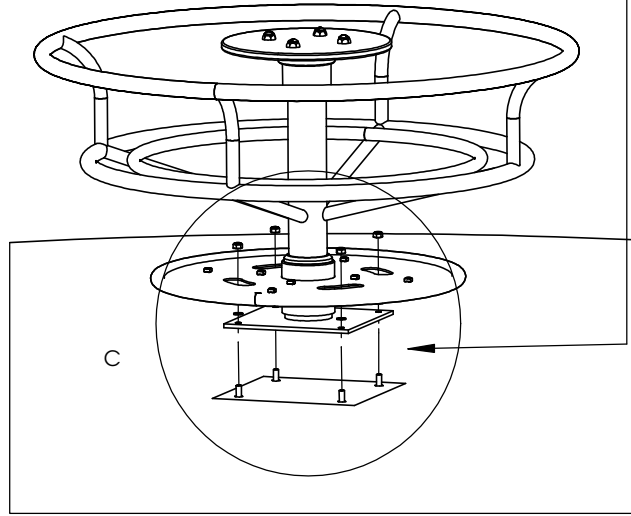

3

A

B

C

4x M14

4x M14

C

DETAIL C
SCALE 1:7